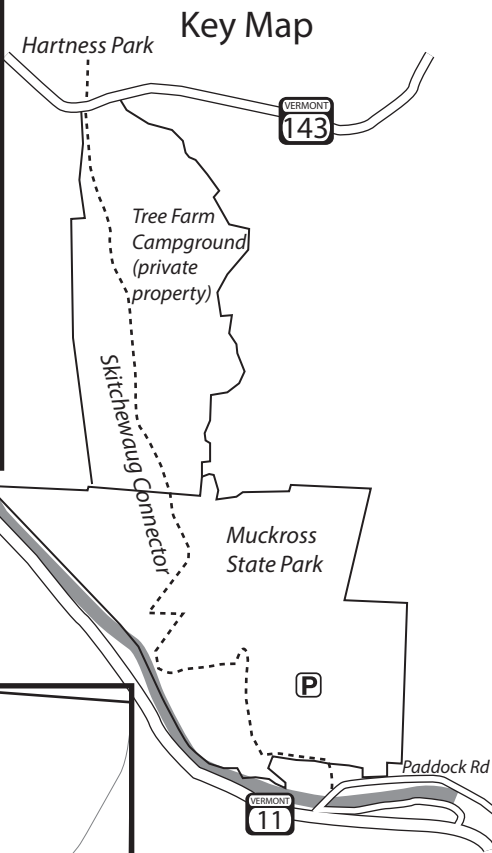

Muckcross State Park

Springfield, Vermont

Trail	Distance
Skitchewaug Connector	1.9 mi (Paddock Rd to Rt 143)
East Side Trail	0.35 mi
Pond View	0.01 mi

Trail	Blazing
Skitchewaug Connector	Yellow diamonds with black arrows
East Side Trail	Blue
Pond View Trail	Blue

this map is intended for informational purposes only not survey accurate