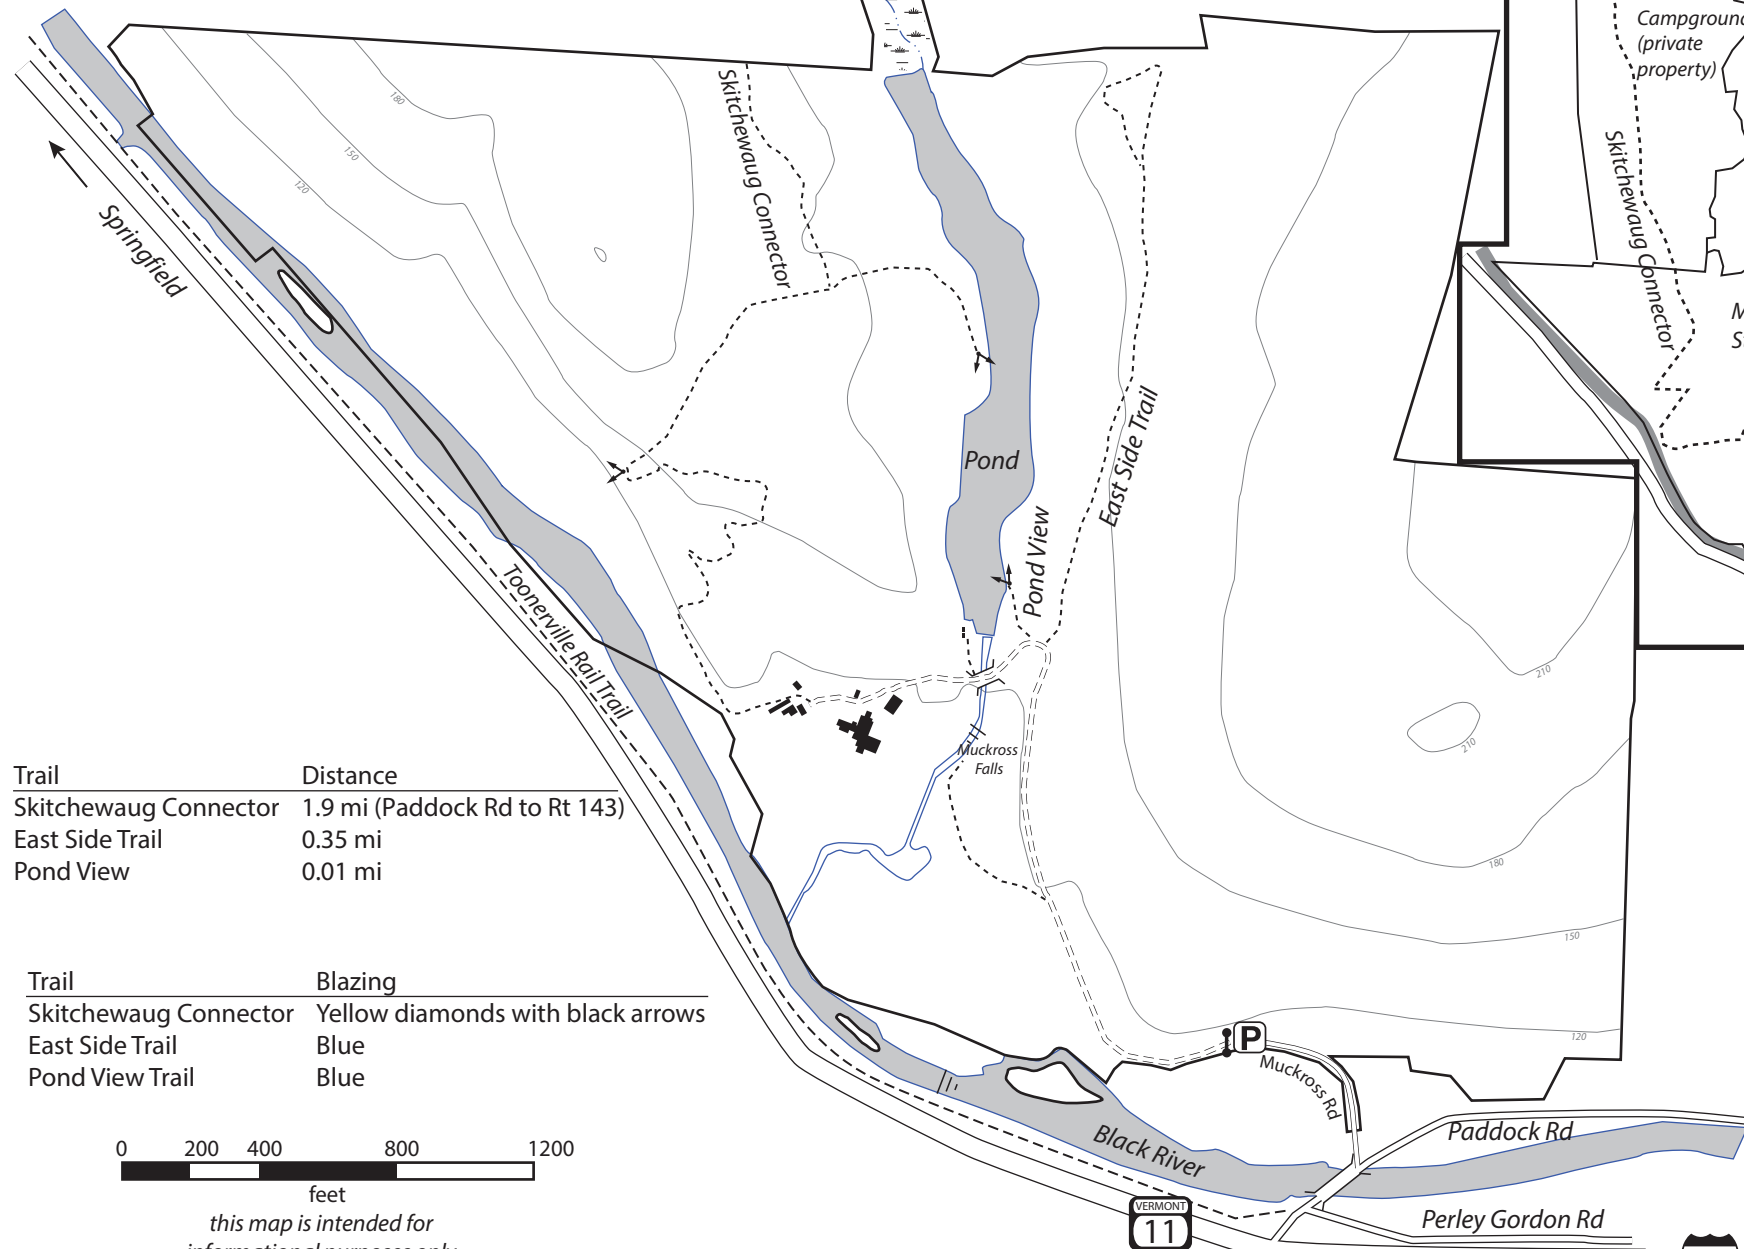

Muckcross State Park

Springfield, Vermont

Trail	Distance
Skitchewaug Connector	1.9 mi (Paddock Rd to Rt 143)
East Side Trail	0.35 mi
Pond View	0.01 mi

Trail	Blazing
Skitchewaug Connector	Yellow diamonds with black arrows
East Side Trail	Blue
Pond View Trail	Blue

this map is intended for informational purposes only not survey accurate