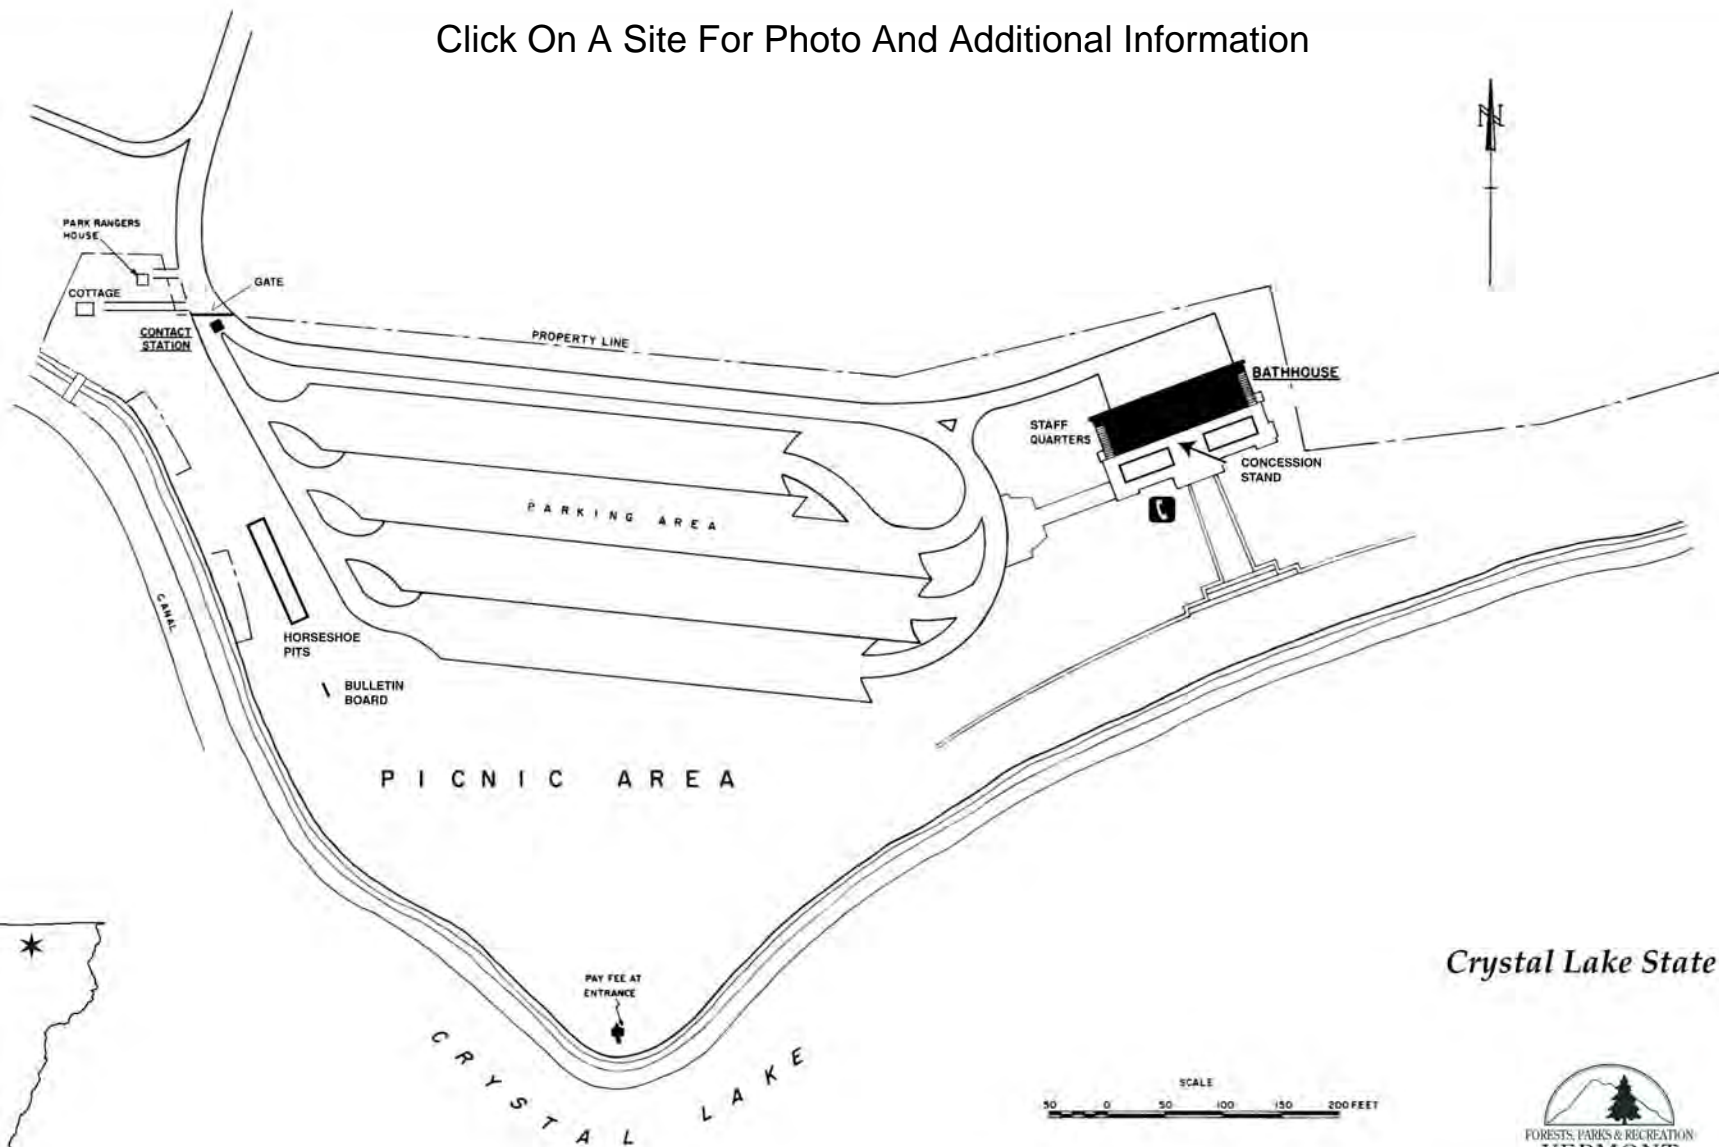

Click On A Site For Photo And Additional Information

Crystal Lake State Park

Drawn by: g m durkee
10/09/84

Revised by: b g amsdn
01/02