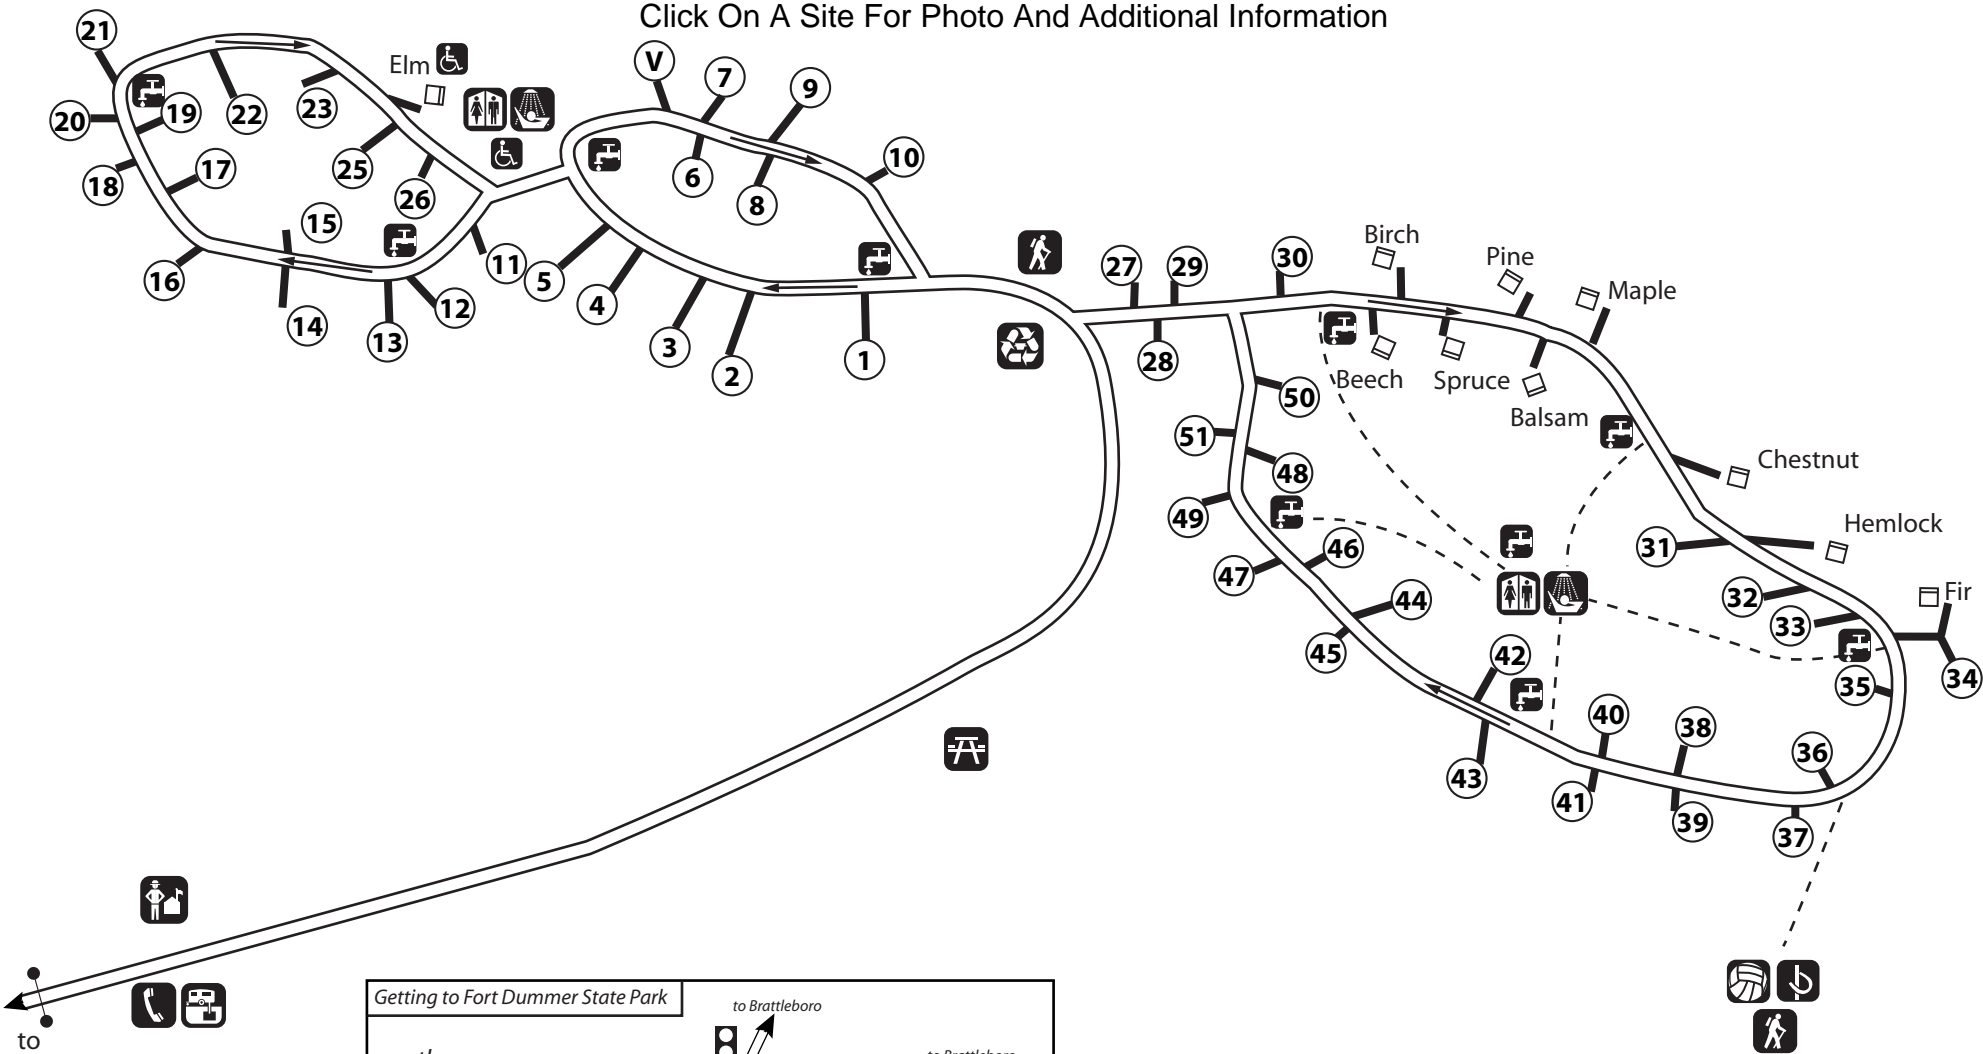

Click On A Site For Photo And Additional Information

to Brattleboro

Fort Dummer State Park

- | | | | | | |
|--|----------------|--|-----------------------|--|------------------------|
| | Park office | | Restrooms | | one way traffic |
| | Campsite | | Showers (\$) | | |
| | Lean-to | | Wheelchair accessible | | |
| | Picnic area | | RV Sanitary Station | | Horseshoe pit |
| | Drinking water | | Volunteer Site | | Volleyball |
| | Public phone | | Trailhead | | Trash/Recycling center |