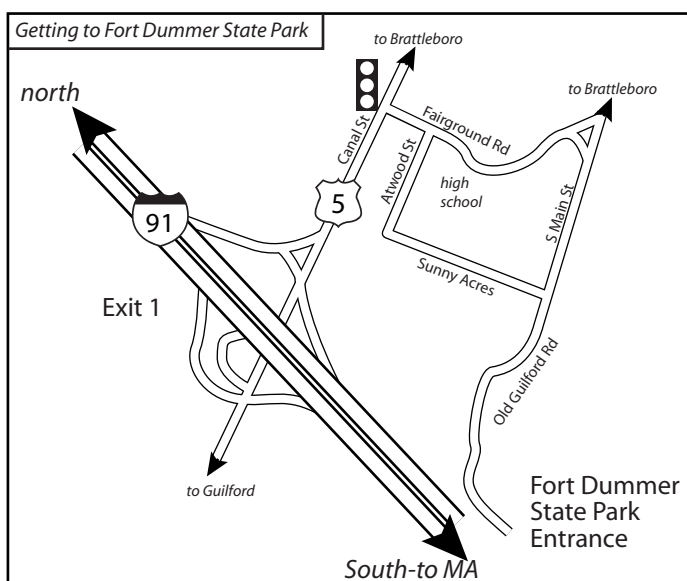

Click On A Site For Photo And Additional Information

to Brattleboro

Fort Dummer State Park

- | | | | | | |
|--|----------------|--|-----------------------|--|------------------------|
| | Park office | | Restrooms | | one way traffic |
| | Campsite | | Showers (\$) | | |
| | Lean-to | | Wheelchair accessible | | |
| | Picnic area | | RV Sanitary Station | | Horseshoe pit |
| | Drinking water | | Volunteer Site | | Volleyball |
| | Public phone | | Trailhead | | Trash/Recycling center |