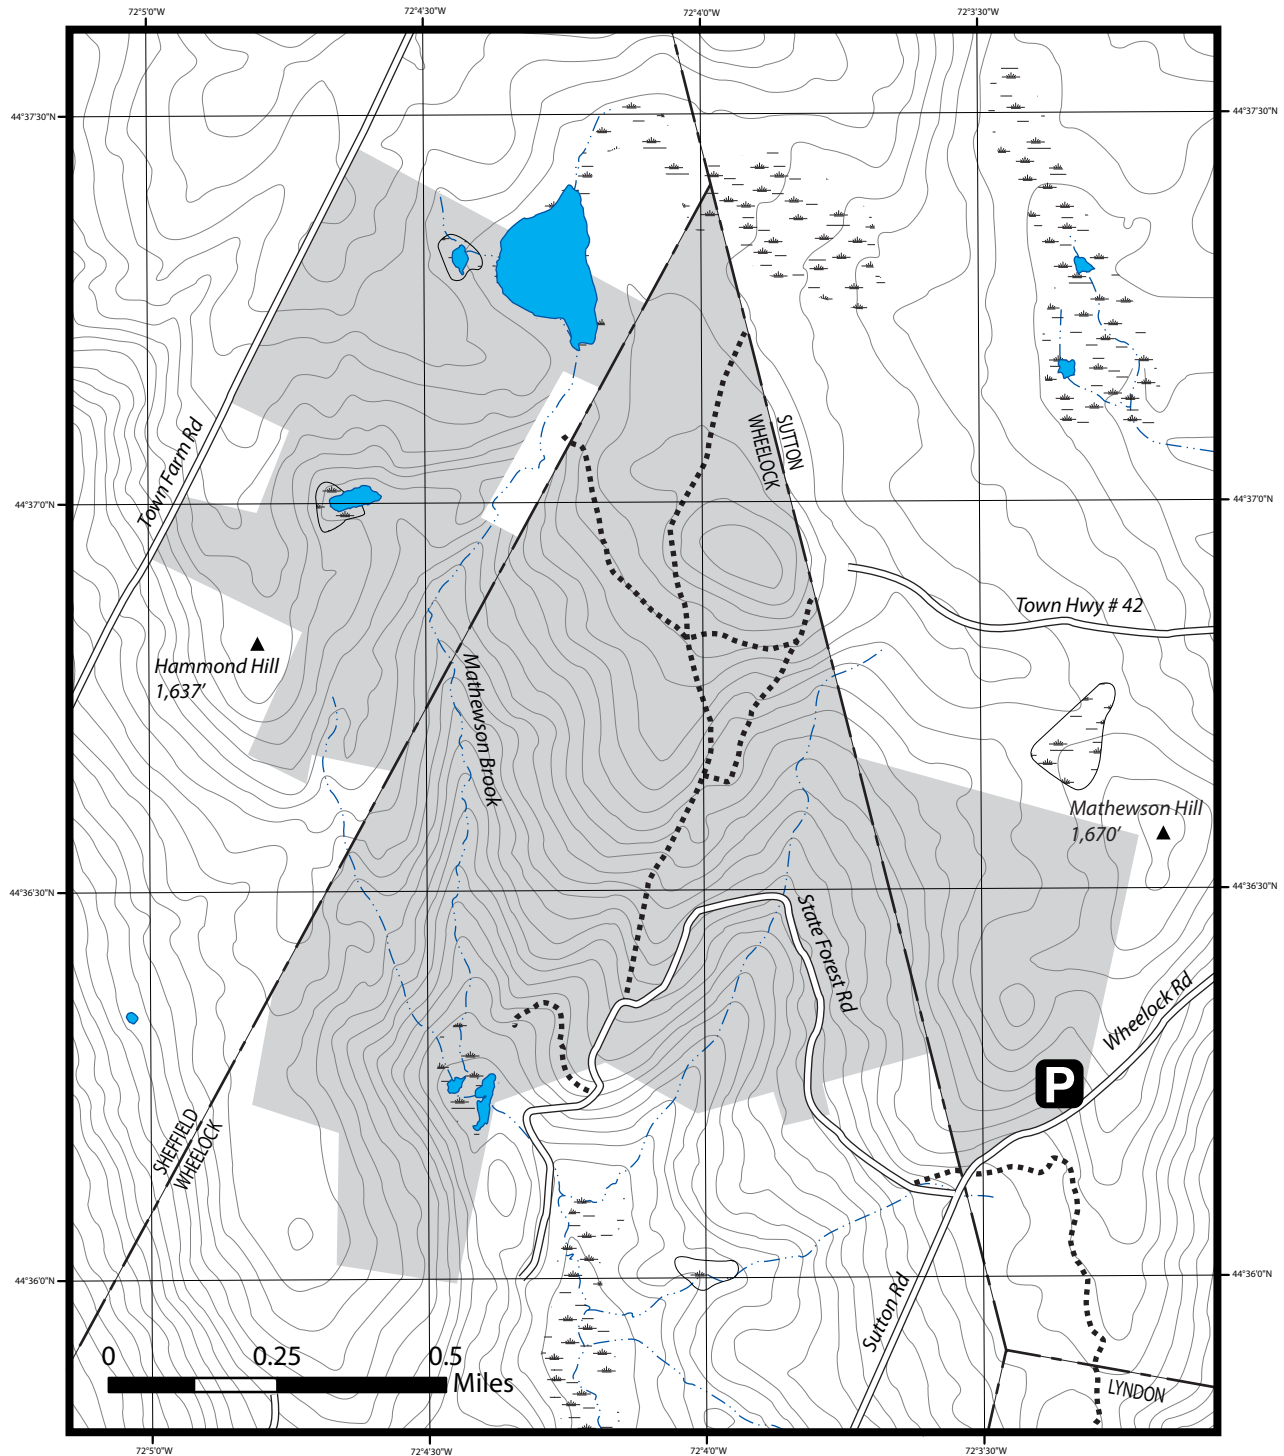

MATHEWSON STATE FOREST RECREATION MAP

SHEFFIELD, WHELOCK & SUTTON, VERMONT

LEGEND

- town highway
- foot trail
- stream
- water body
- wetland
- town boundary
- parking area

contour interval: 20 feet

this map is intended for informational purposes only

Locator Map